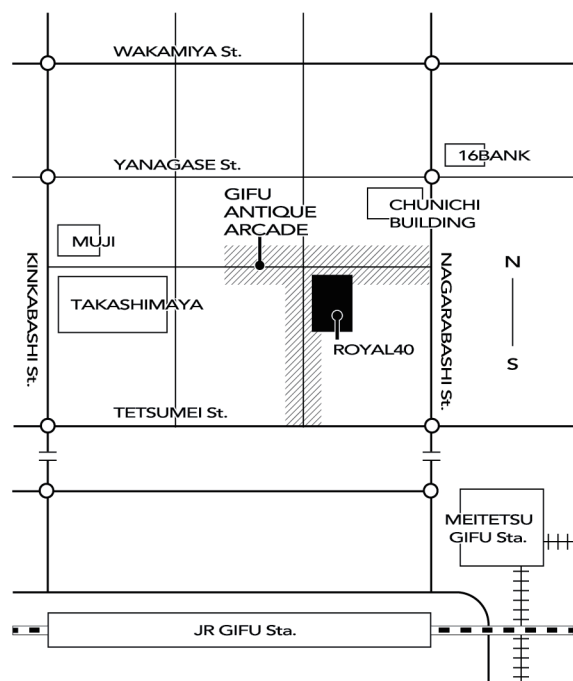

GIFU ANTIQUE ARCADE

毎月第2土曜日

at yanagase shopping street

open 11:00 close 15:00

開催予定日

4.9 (2nd)

5.28 (4th)

6.11 (2nd)